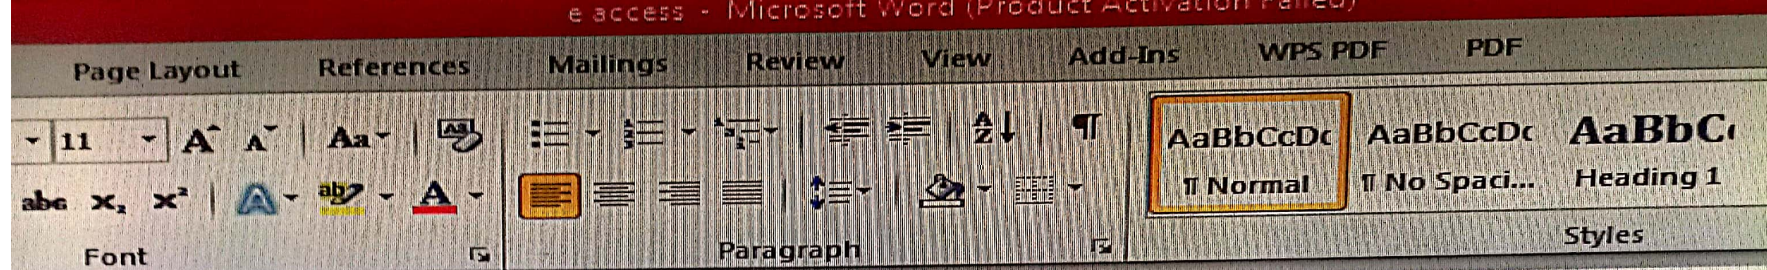

Laxmibai Bhaurao Patil Mahila Mahavidyalaya Library
Solapur

Home - My Login - My Settings - Logout
Change Theme

Master Report | Accessioning Reports | Member Reports | Circulation Reports | Administration Reports

Circulation Reports

- Issued Book List
- Expected Returns
- Book Transaction History
- Highest Running Books
- Highest Running Members
- Reservation List
- Pending Returns
- Book Bank Issued List
- Returned Book List

Returned Book List

Laxmibai Bhaurao Patil Mahila Mahavidyalaya Library
Solapur

Returned Book List

List of items returned between dates : 01/06/2021 And 31/05/2022
For Subject: All

Sr.No	Total Record(s)	339	Title / Member Name / Department	Issue Date	Retur Date
1	Accn. No	7030	Bahinachi gani	02/03/2022	06/04
	Member	193	KODAM LAXMI SACHIN B.Com.II(B.Com.II)		
2	Accn. No	18655	Vimashastra Sem 2	02/03/2022	06/04
	Member	SR-131	Tirshetti shailaja Kanabasappa B.Com.II(B.Com.II)		
3	Accn. No	18658	Vimashastra Sem 2	02/03/2022	09/04
	Member	SR-140	SARVGOD AKANKSHA DILIP B.Com.II(B.Com.II)